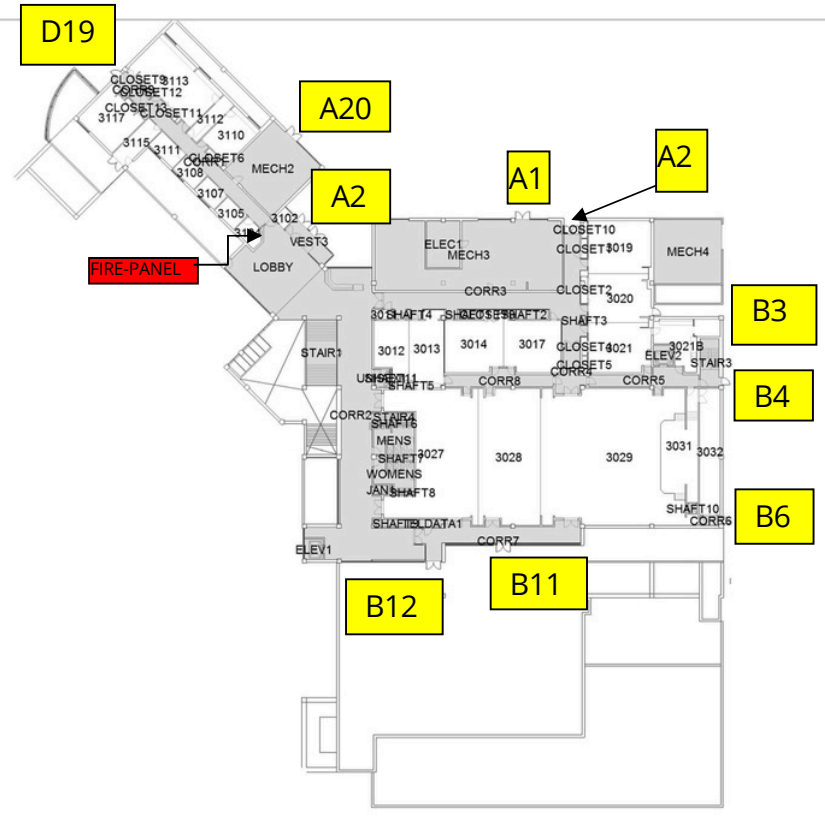

Architectural Rooms for Floor: 0053: THE HUB-1

HUB Exterior Door #'s

The Hub - Upper Level

HUB-3-SP