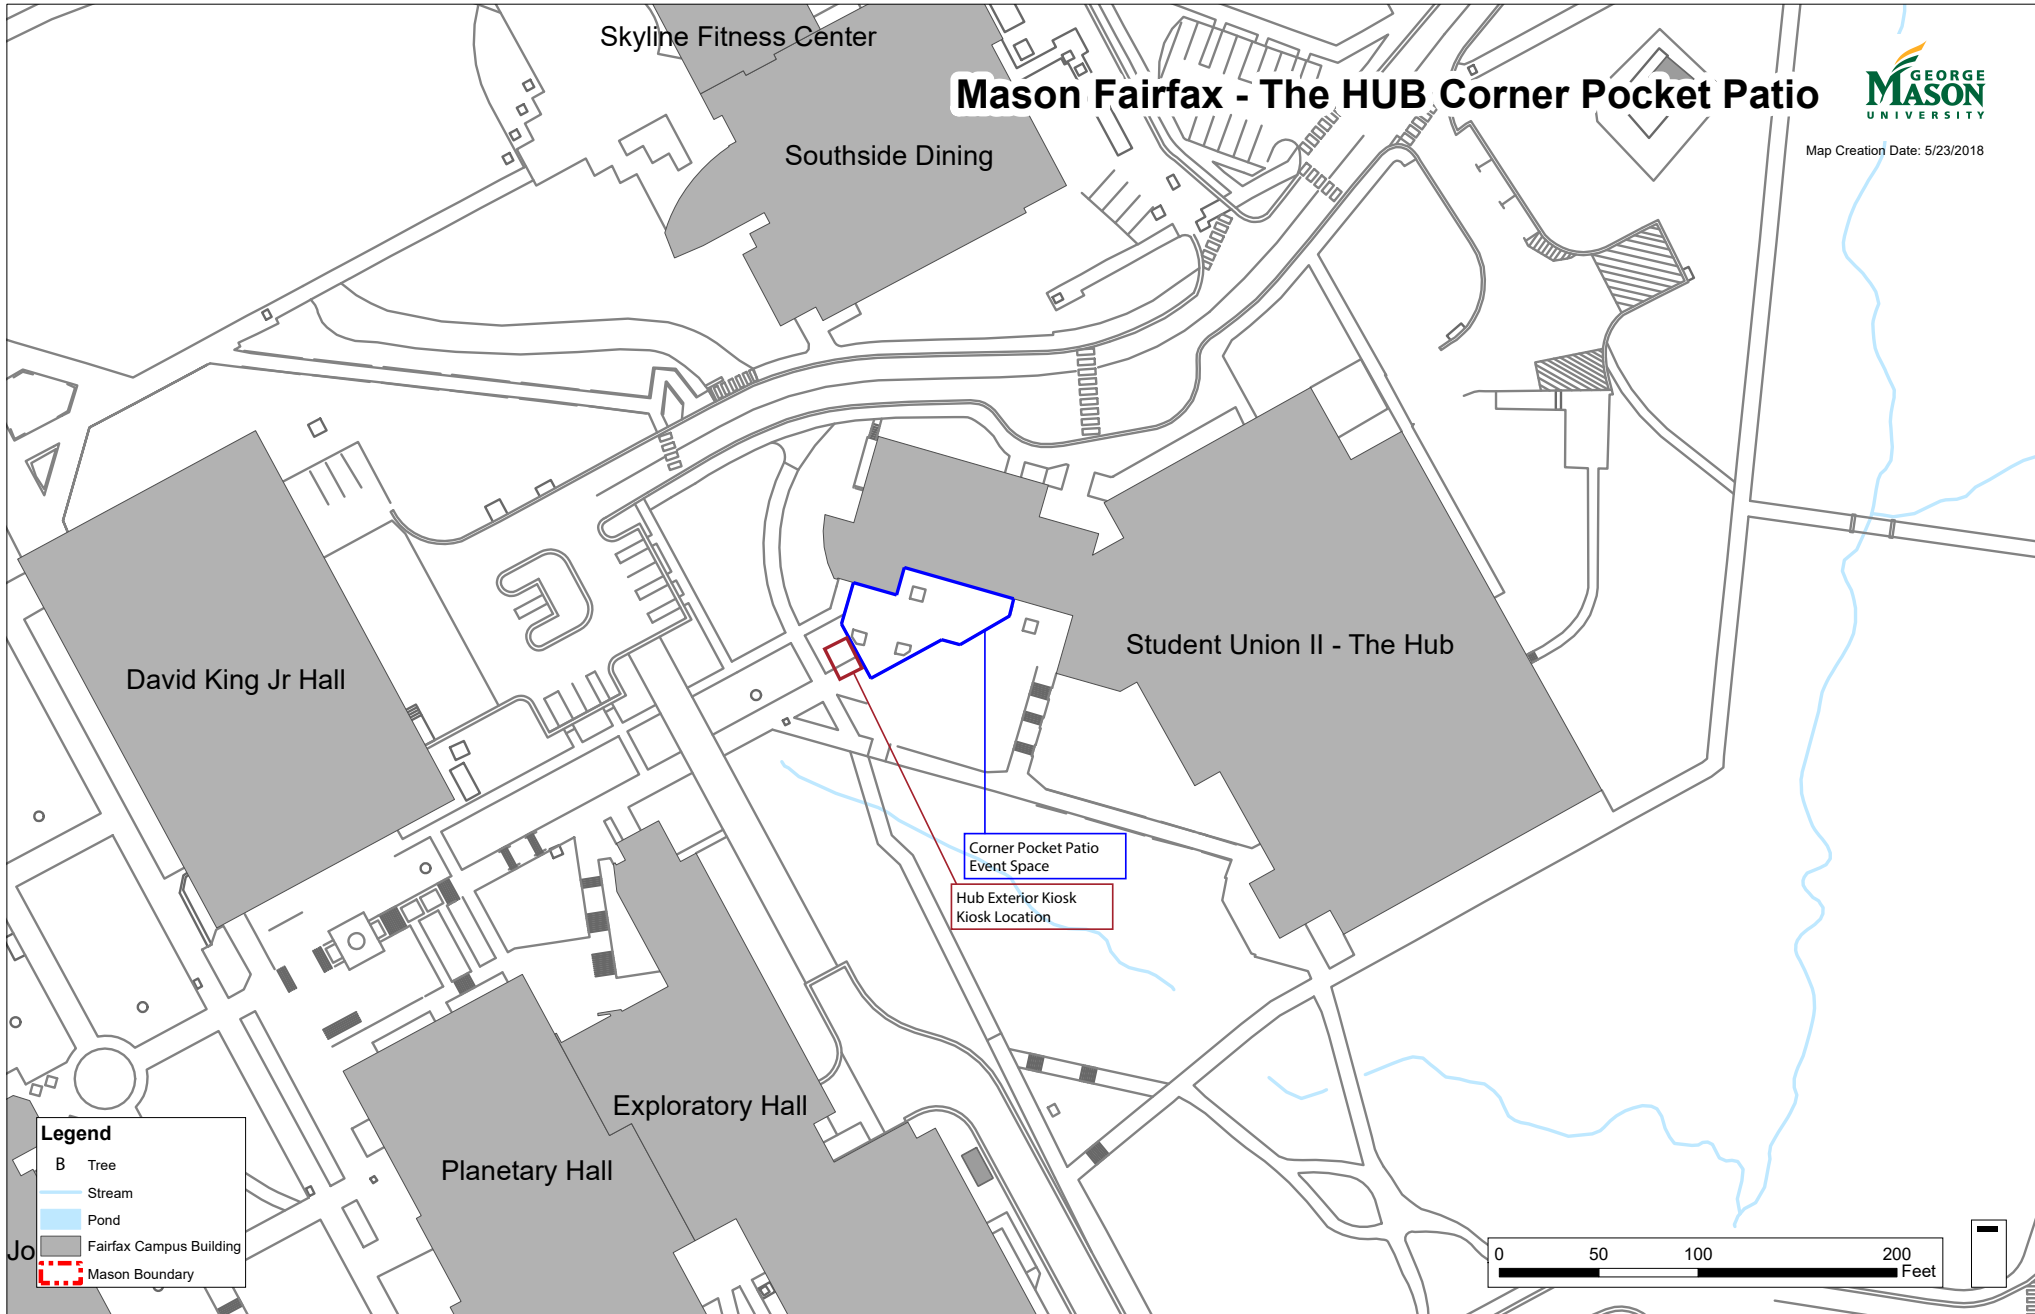

Mason Fairfax - The HUB Corner Pocket Patio

Map Creation Date: 5/23/2018

Legend

- B Tree
- Stream
- Pond
- Fairfax Campus Building
- Mason Boundary