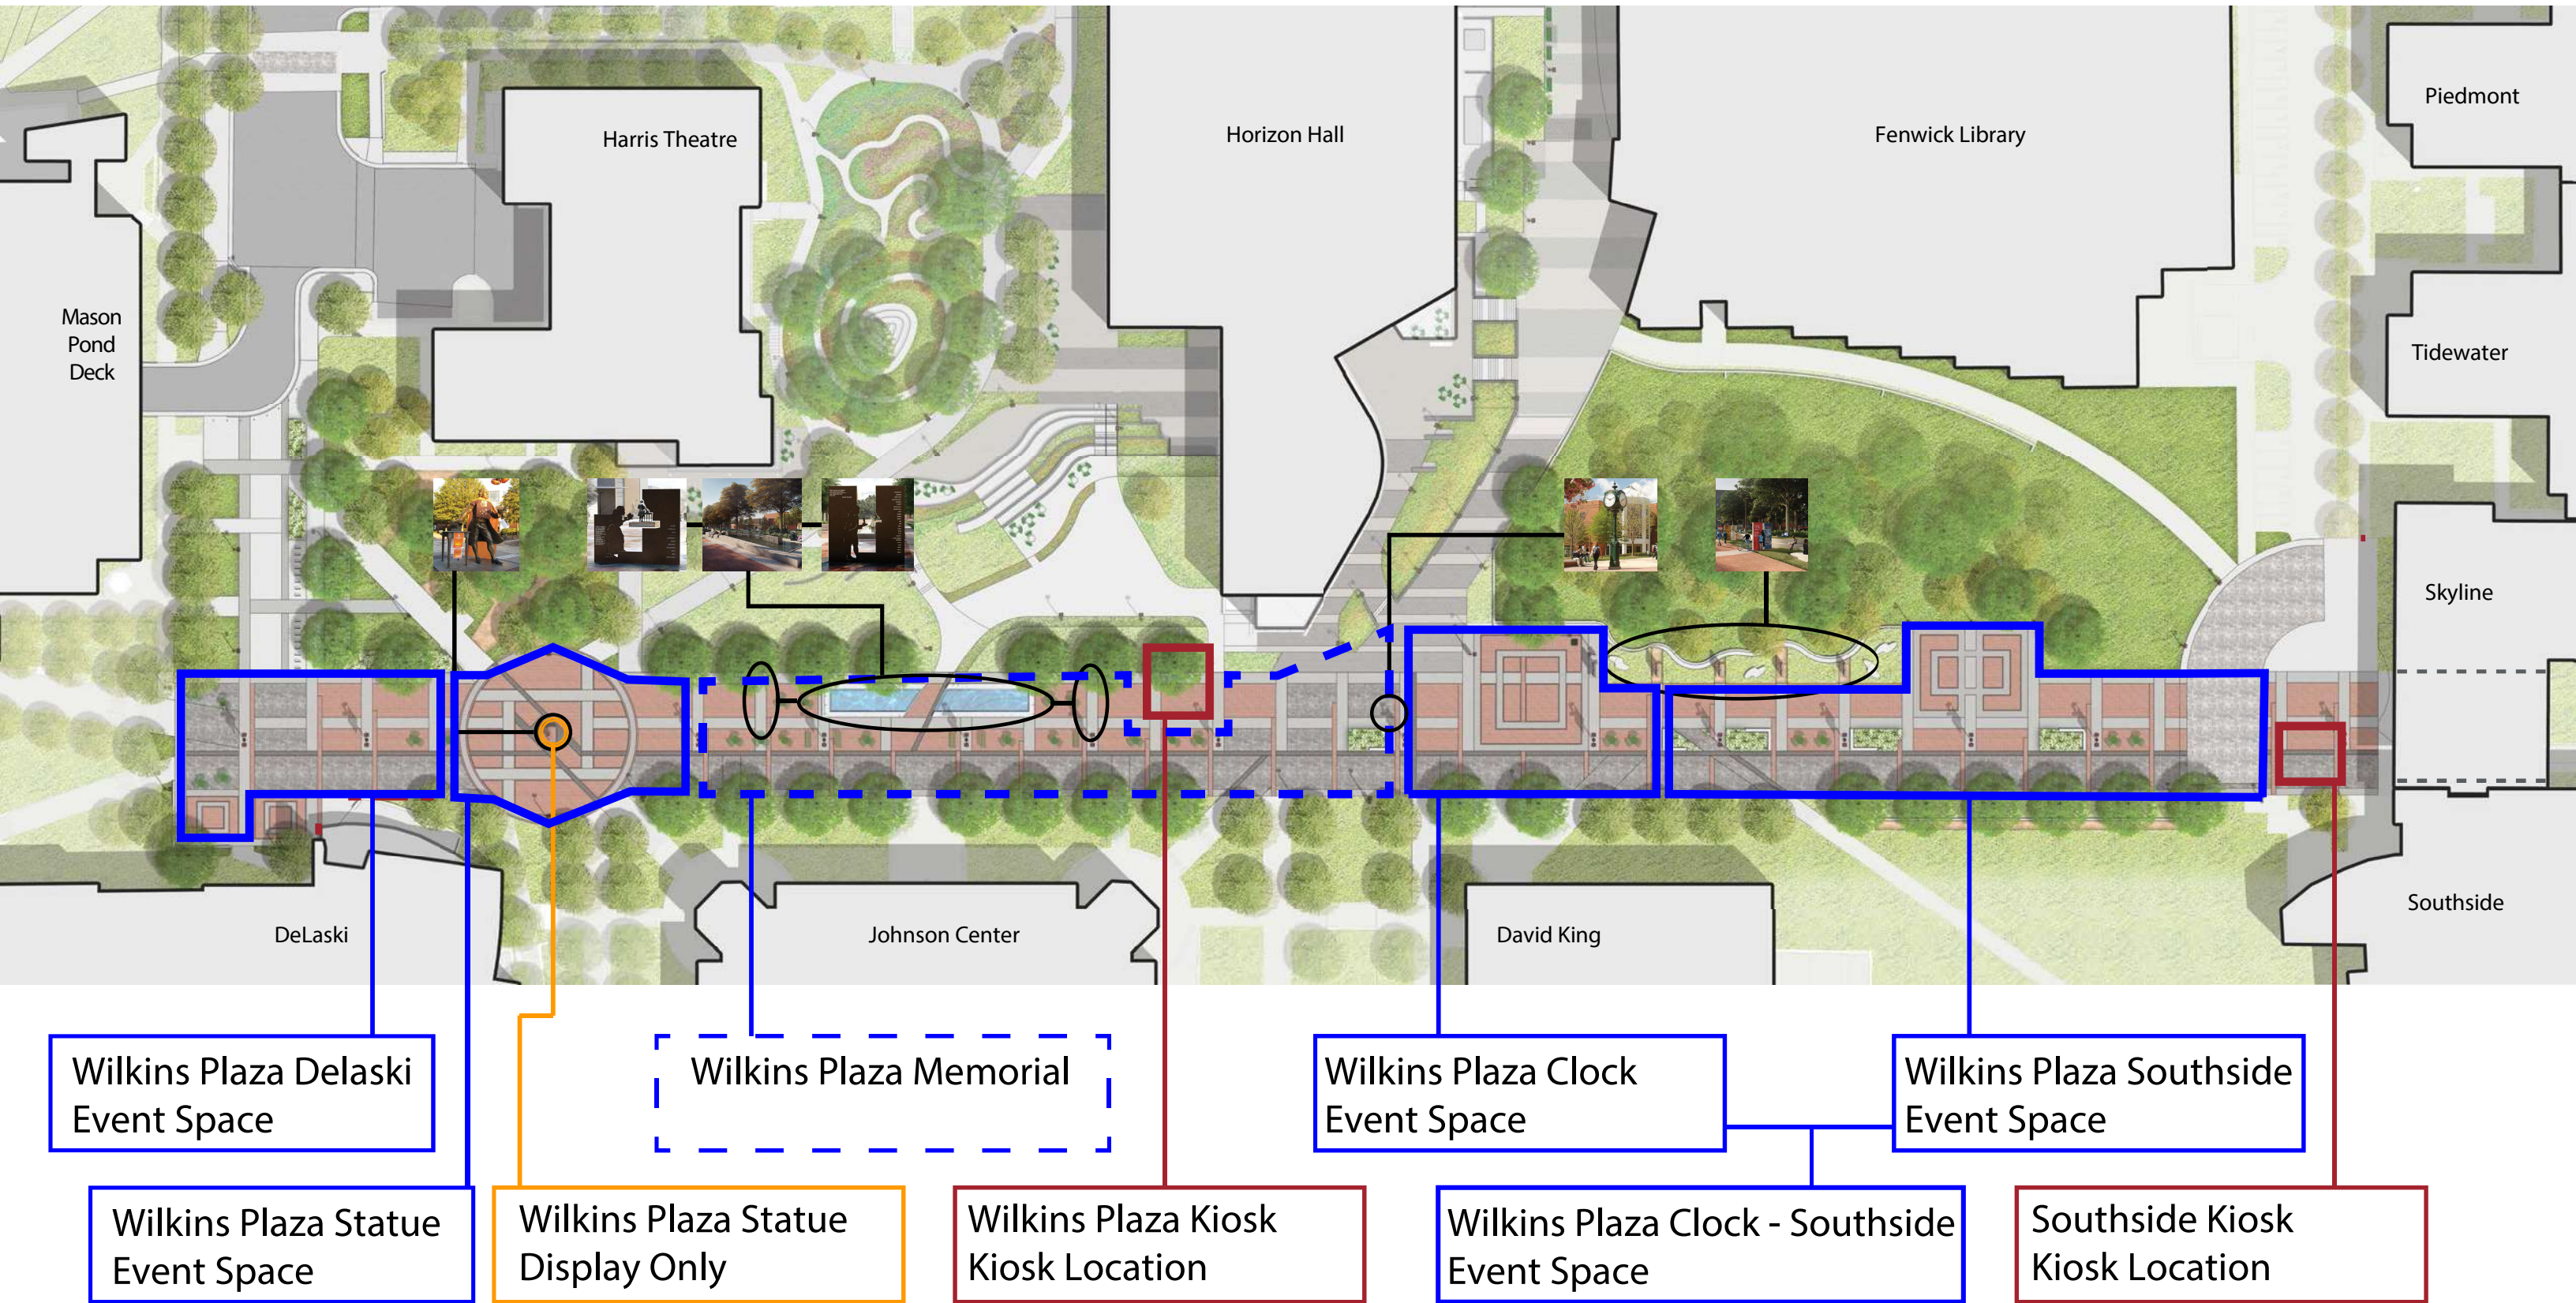

Wilkins Plaza

George Mason University

NOTE: Grey pavers depict fire lanes. No physical items should be placed in fire lane spaces nor within memorial. Fire lanes and memorial area can be utilized for "standing room only" space for participants and event clients/staff.

Wilkins Plaza Full refers to the combining of all blue bordered areas, representing one continuous space: Delaski Event Space, Statue Event Space, Memorial Area, Clock Event Space & Southside Event Space.