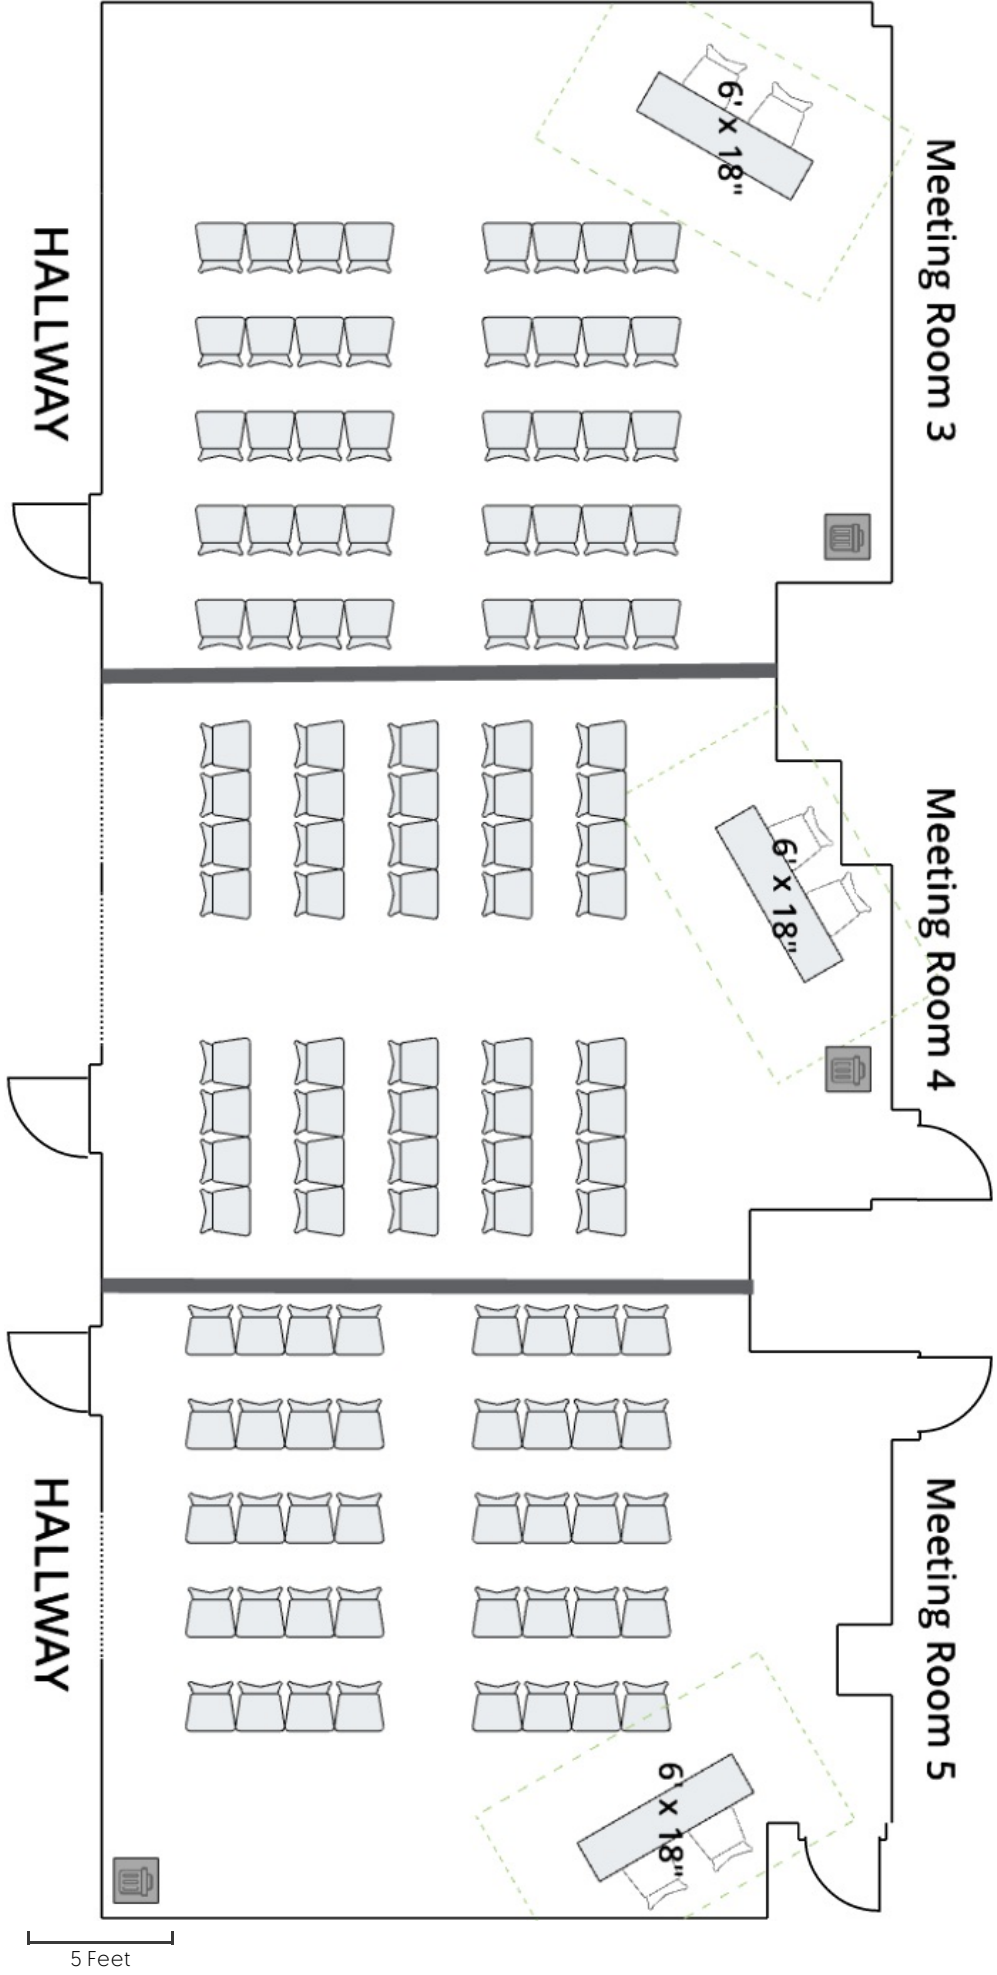

Meeting Rooms 3|4|5 (divided) - U-shape for 18 for 2023 Standard Diagrams - HUB Meeting Rooms - July 1, 2018, 12:00 PM

HUB Mtg Rms 3|4|5 (divided) - Theater for 40 for 2023 Standard Diagrams - HUB Meeting Rooms - July 1, 2018, 12:00 PM

Meeting Rooms 3|4|5 [divided] - Classroom for 18 for 2023 Standard Diagrams - HUB Meeting Rooms - July 1, 2018, 12:00 PM

Meeting Rooms 3|4|5 [divided] - Conf sq for 24 for 2023 Standard Diagrams - HUB Meeting Rooms - July 1, 2018, 12:00 PM

Meeting Rooms 3|4|5 [divided] - Rounds for 32 for 2023 Standard Diagrams - HUB Meeting Rooms - July 1, 2018, 12:00 PM