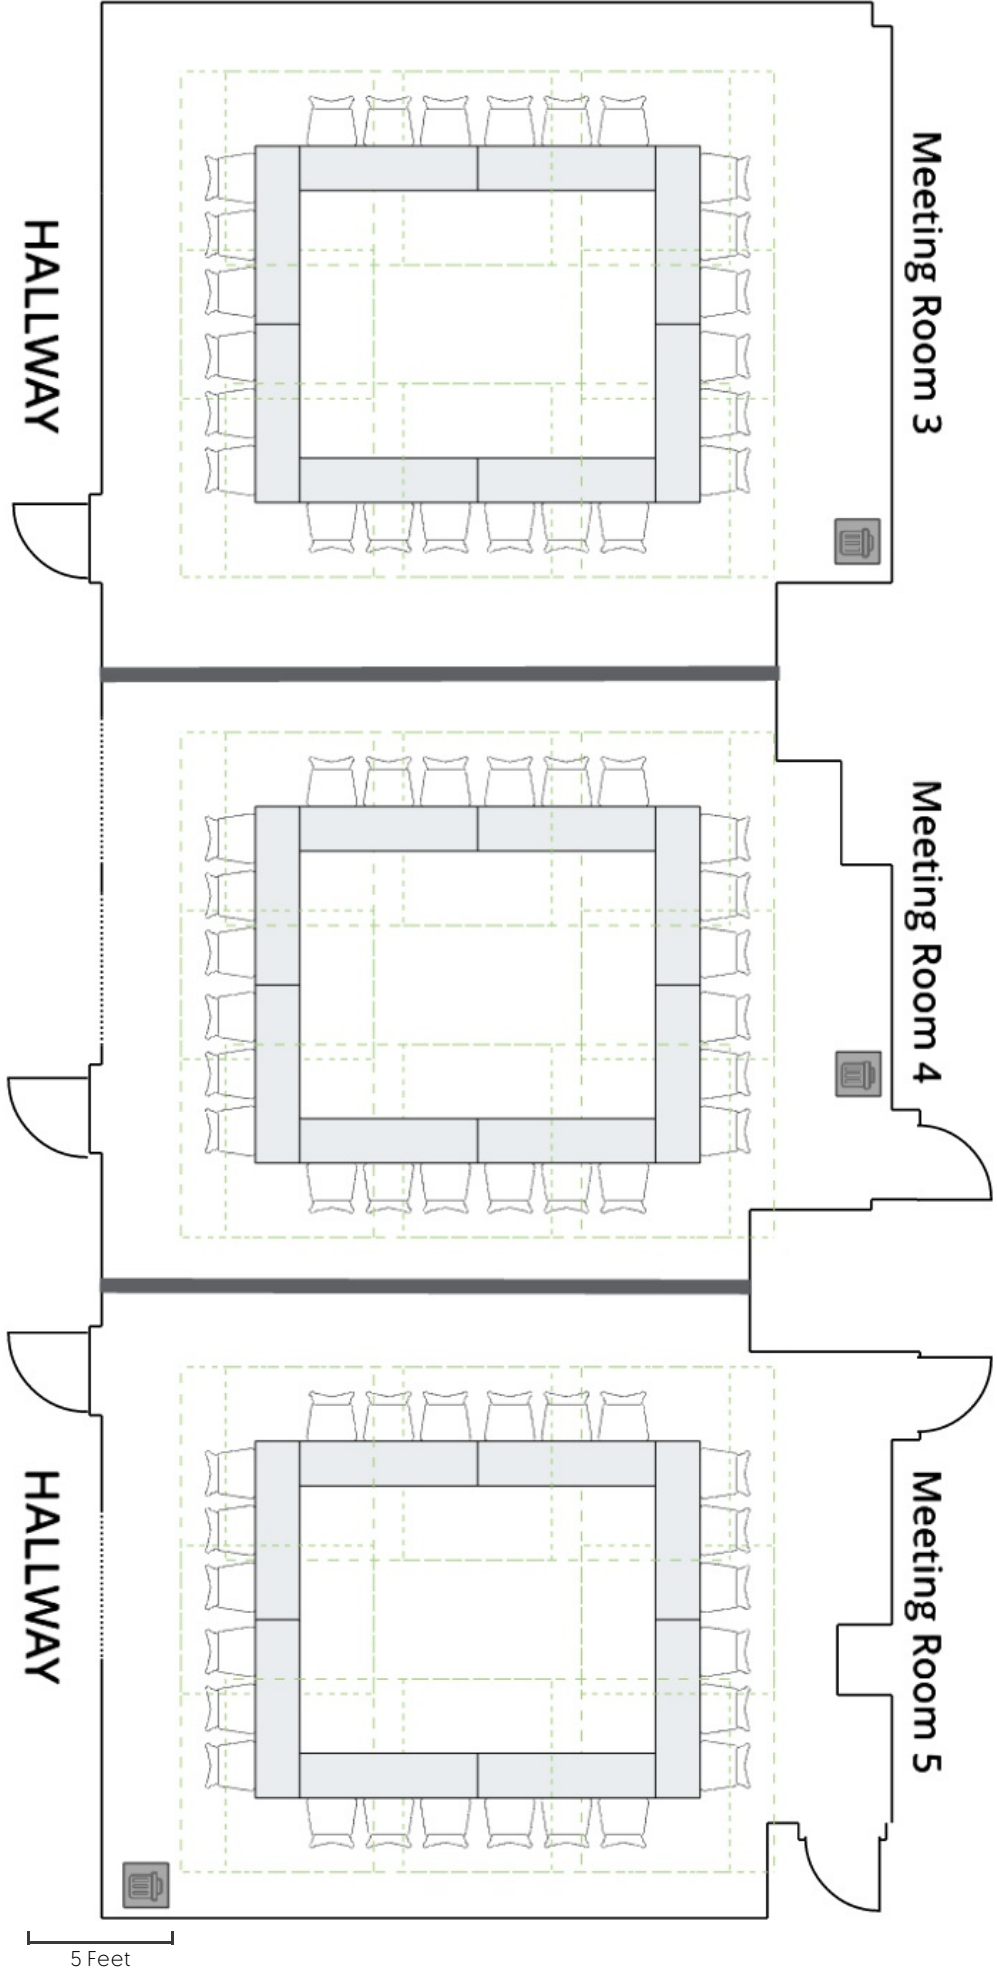

Meeting Rooms 3|4|5 (divided) - U-shape for 18 for 2023 Standard Diagrams - HUB Meeting Rooms - July 1, 2018, 12:00 PM

HUB Mtg Rms 3|4|5 (divided) - Theater for 40 for 2023 Standard Diagrams - HUB Meeting Rooms - July 1, 2018, 12:00 PM

Meeting Rooms 3|4|5 [divided] - Classroom for 18 for 2023 Standard Diagrams - HUB Meeting Rooms - July 1, 2018, 12:00 PM

Meeting Rooms 3|4|5 [divided] - Conf sq for 24 for 2023 Standard Diagrams - HUB Meeting Rooms - July 1, 2018, 12:00 PM

Meeting Rooms 3|4|5 [divided] - Rounds for 32 for 2023 Standard Diagrams - HUB Meeting Rooms - July 1, 2018, 12:00 PM