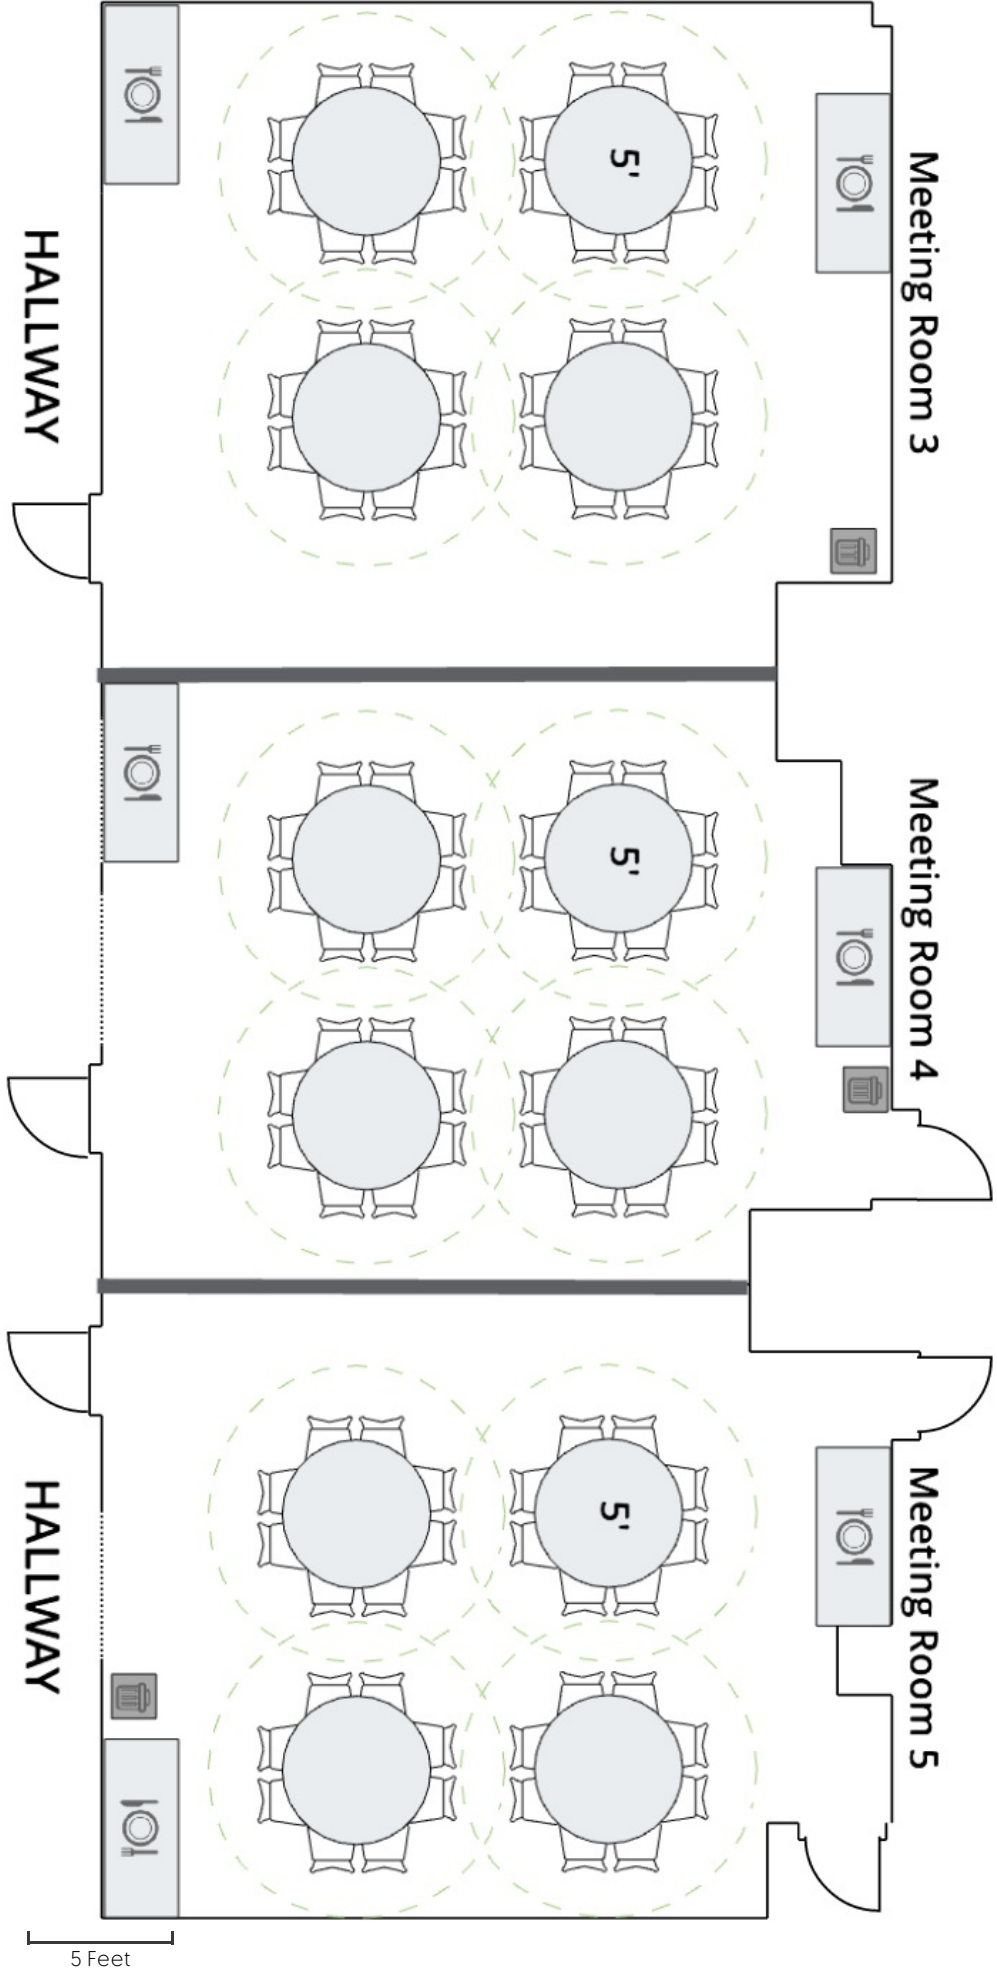

Meeting Rooms 3|4|5 (divided) - U-shape for 18 for 2023 Standard Diagrams - HUB Meeting Rooms - July 1, 2018, 12:00 PM

HUB Mtg Rms 3|4|5 (divided) - Theater for 40 for 2023 Standard Diagrams - HUB Meeting Rooms - July 1, 2018, 12:00 PM

Meeting Rooms 3|4|5 [divided] - Classroom for 18 for 2023 Standard Diagrams - HUB Meeting Rooms - July 1, 2018, 12:00 PM

Meeting Rooms 3|4|5 [divided] - Conf sq for 24 for 2023 Standard Diagrams - HUB Meeting Rooms - July 1, 2018, 12:00 PM

Meeting Rooms 3|4|5 [divided] - Rounds for 32 for 2023 Standard Diagrams - HUB Meeting Rooms - July 1, 2018, 12:00 PM