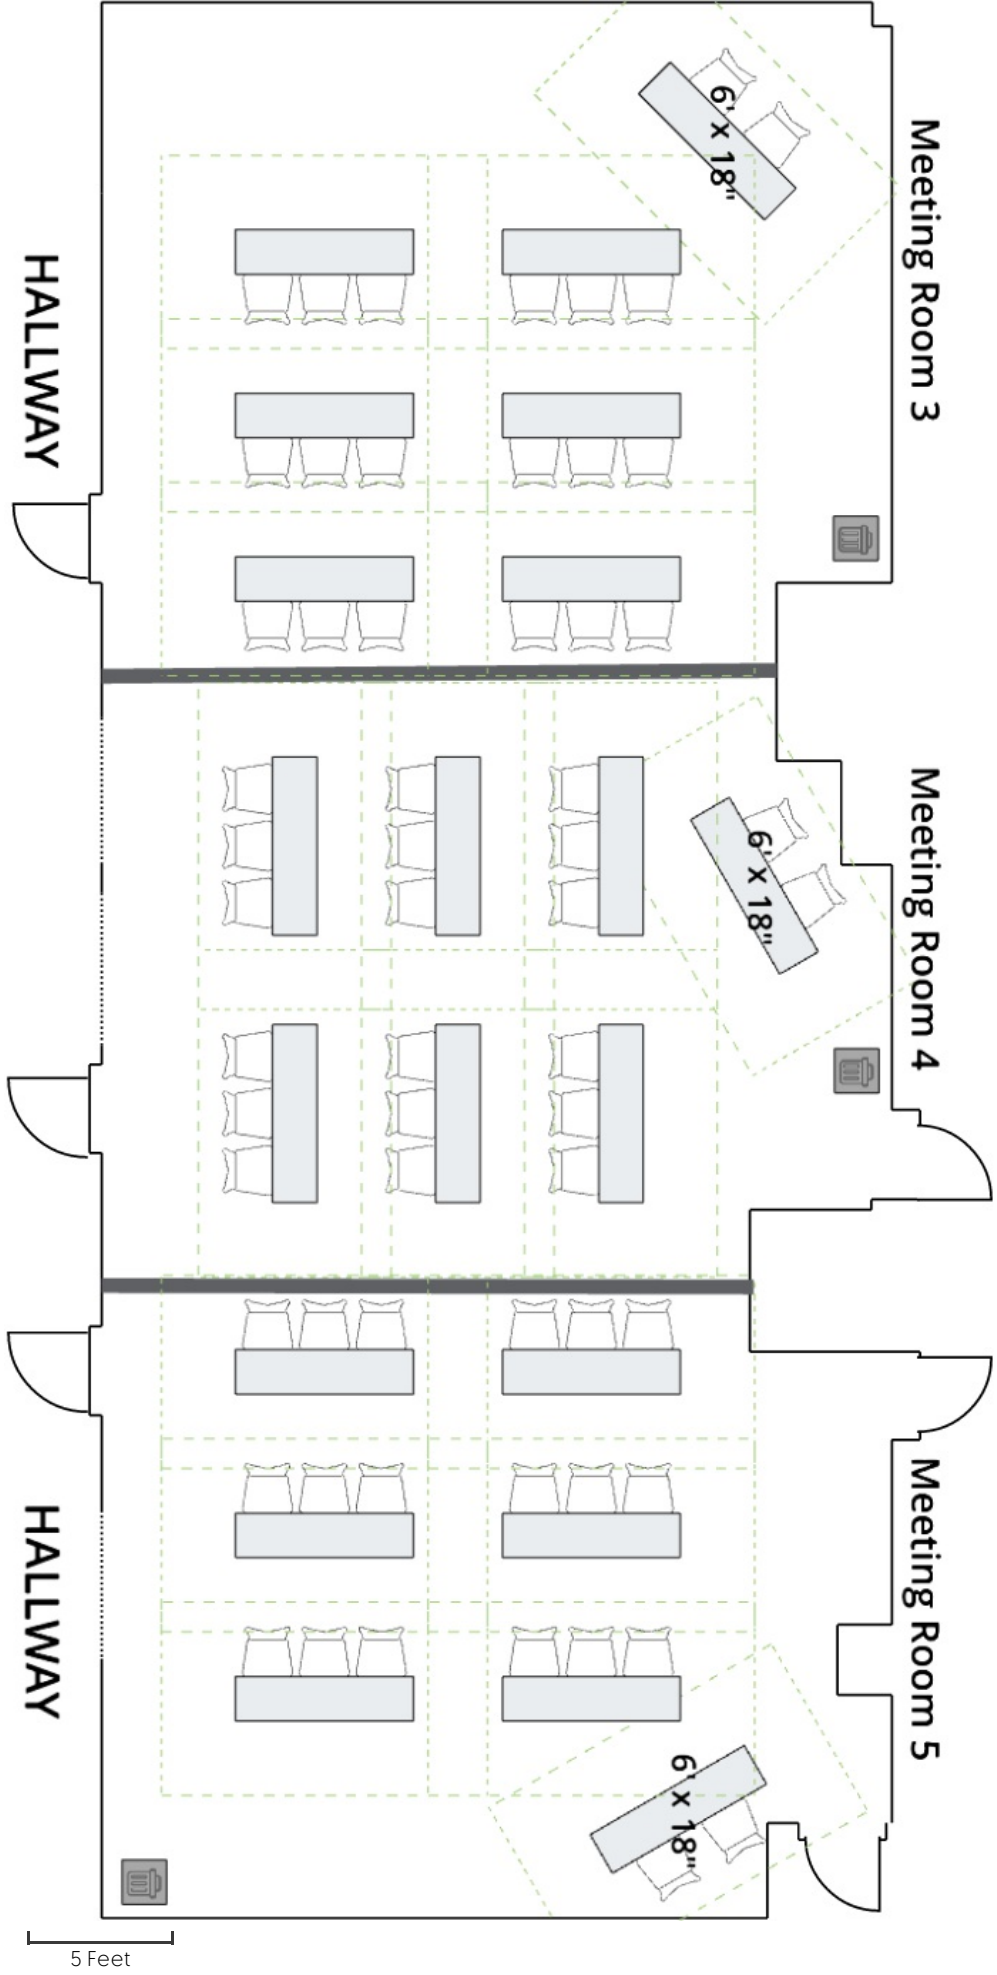

Meeting Rooms 3|4|5 (divided) - U-shape for 18 for 2023 Standard Diagrams - HUB Meeting Rooms - July 1, 2018, 12:00 PM

HUB Mtg Rms 3|4|5 (divided) - Theater for 40 for 2023 Standard Diagrams - HUB Meeting Rooms - July 1, 2018, 12:00 PM

Meeting Rooms 3|4|5 [divided] - Classroom for 18 for 2023 Standard Diagrams - HUB Meeting Rooms - July 1, 2018, 12:00 PM

Meeting Rooms 3|4|5 [divided] - Conf sq for 24 for 2023 Standard Diagrams - HUB Meeting Rooms - July 1, 2018, 12:00 PM

Meeting Rooms 3|4|5 [divided] - Rounds for 32 for 2023 Standard Diagrams - HUB Meeting Rooms - July 1, 2018, 12:00 PM