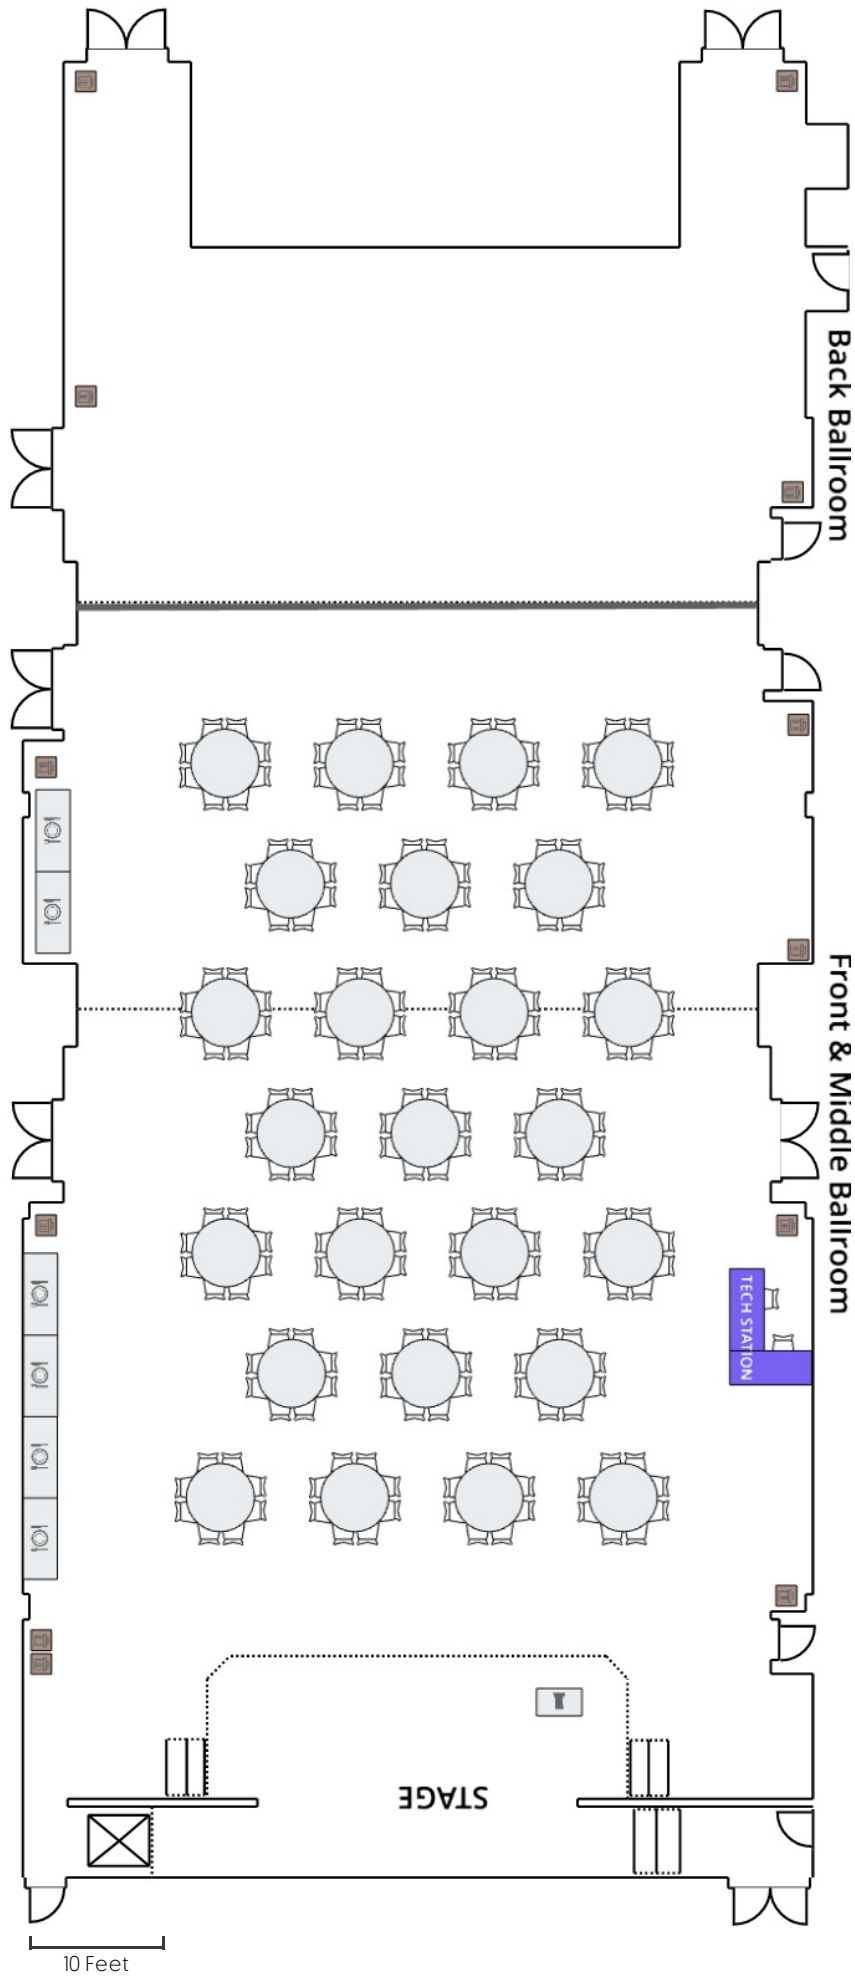

Ballroom Front & Mid - Theater for 390 for 2023 Standard Diagrams - HUB Ballroom - July 1, 2018, 12:00 PM

Ballroom Front & Mid - Rounds for 200 for 2023 Standard Diagrams - HUB Ballroom - July 1, 2018, 12:00 PM