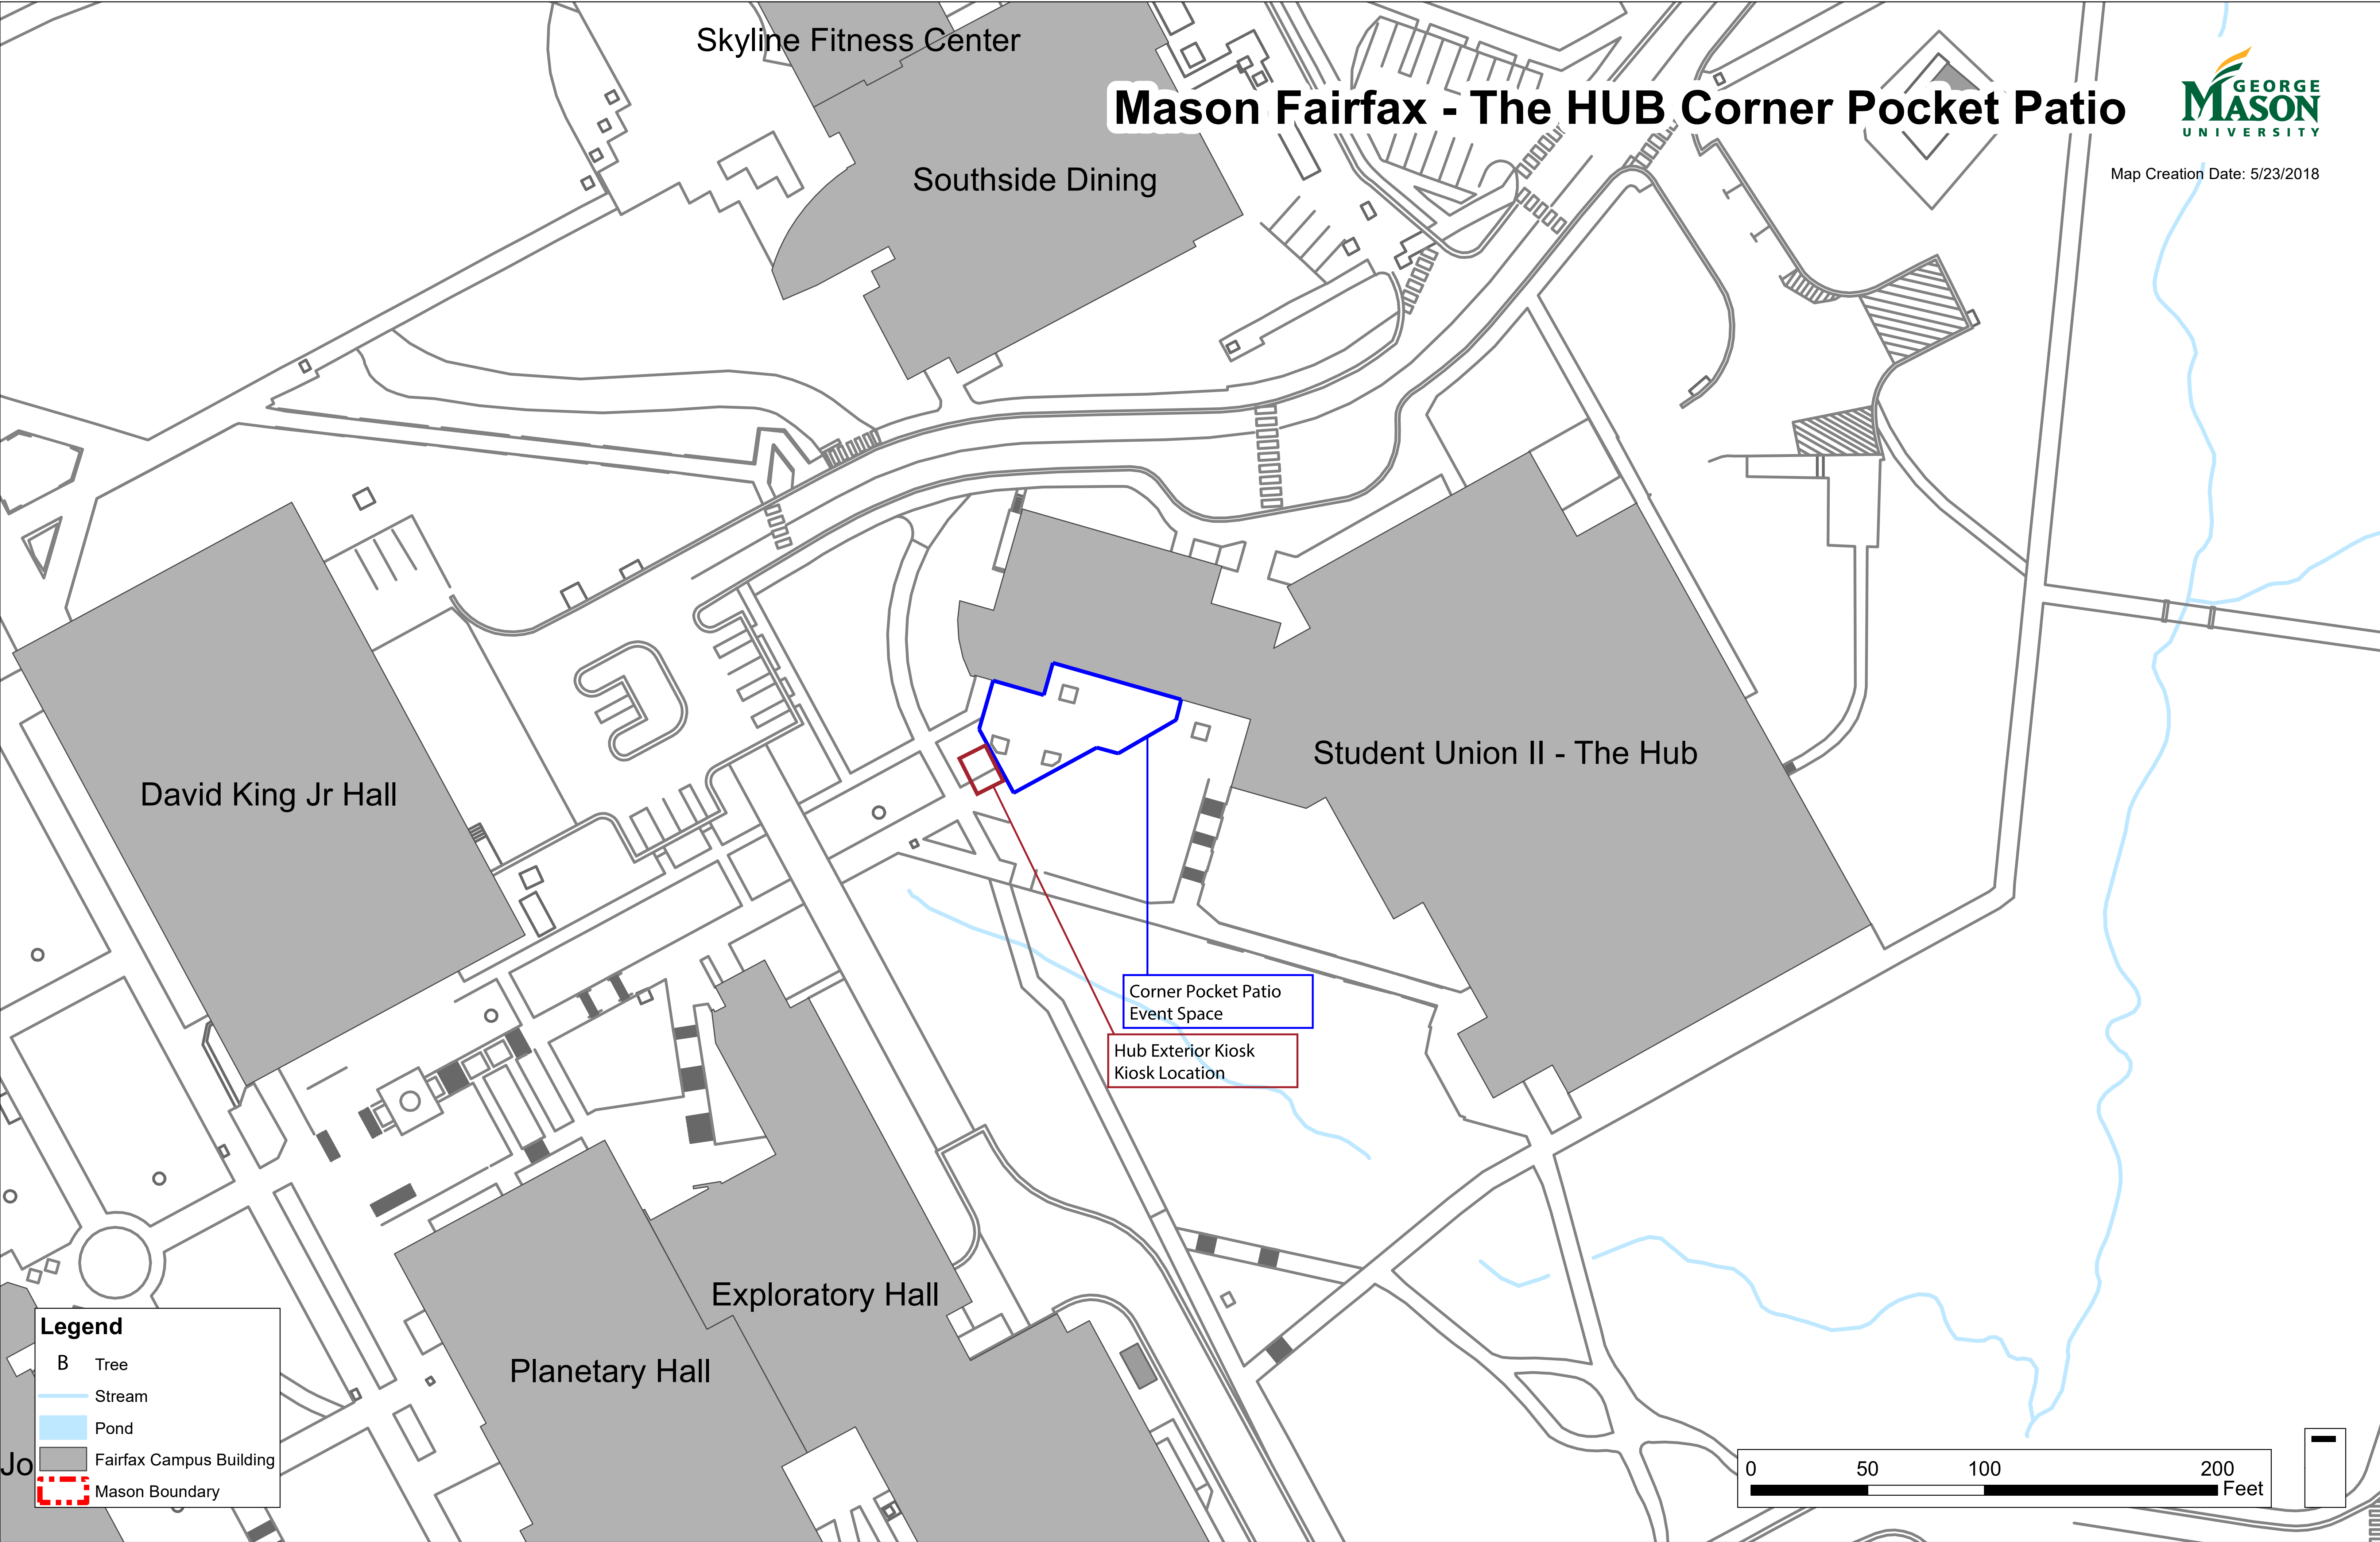

# Mason Fairfax - The HUB Corner Pocket Patio

Map Creation Date: 5/23/2018

**Legend**

- B Tree
- Stream
- Pond
- Fairfax Campus Building
- Mason Boundary