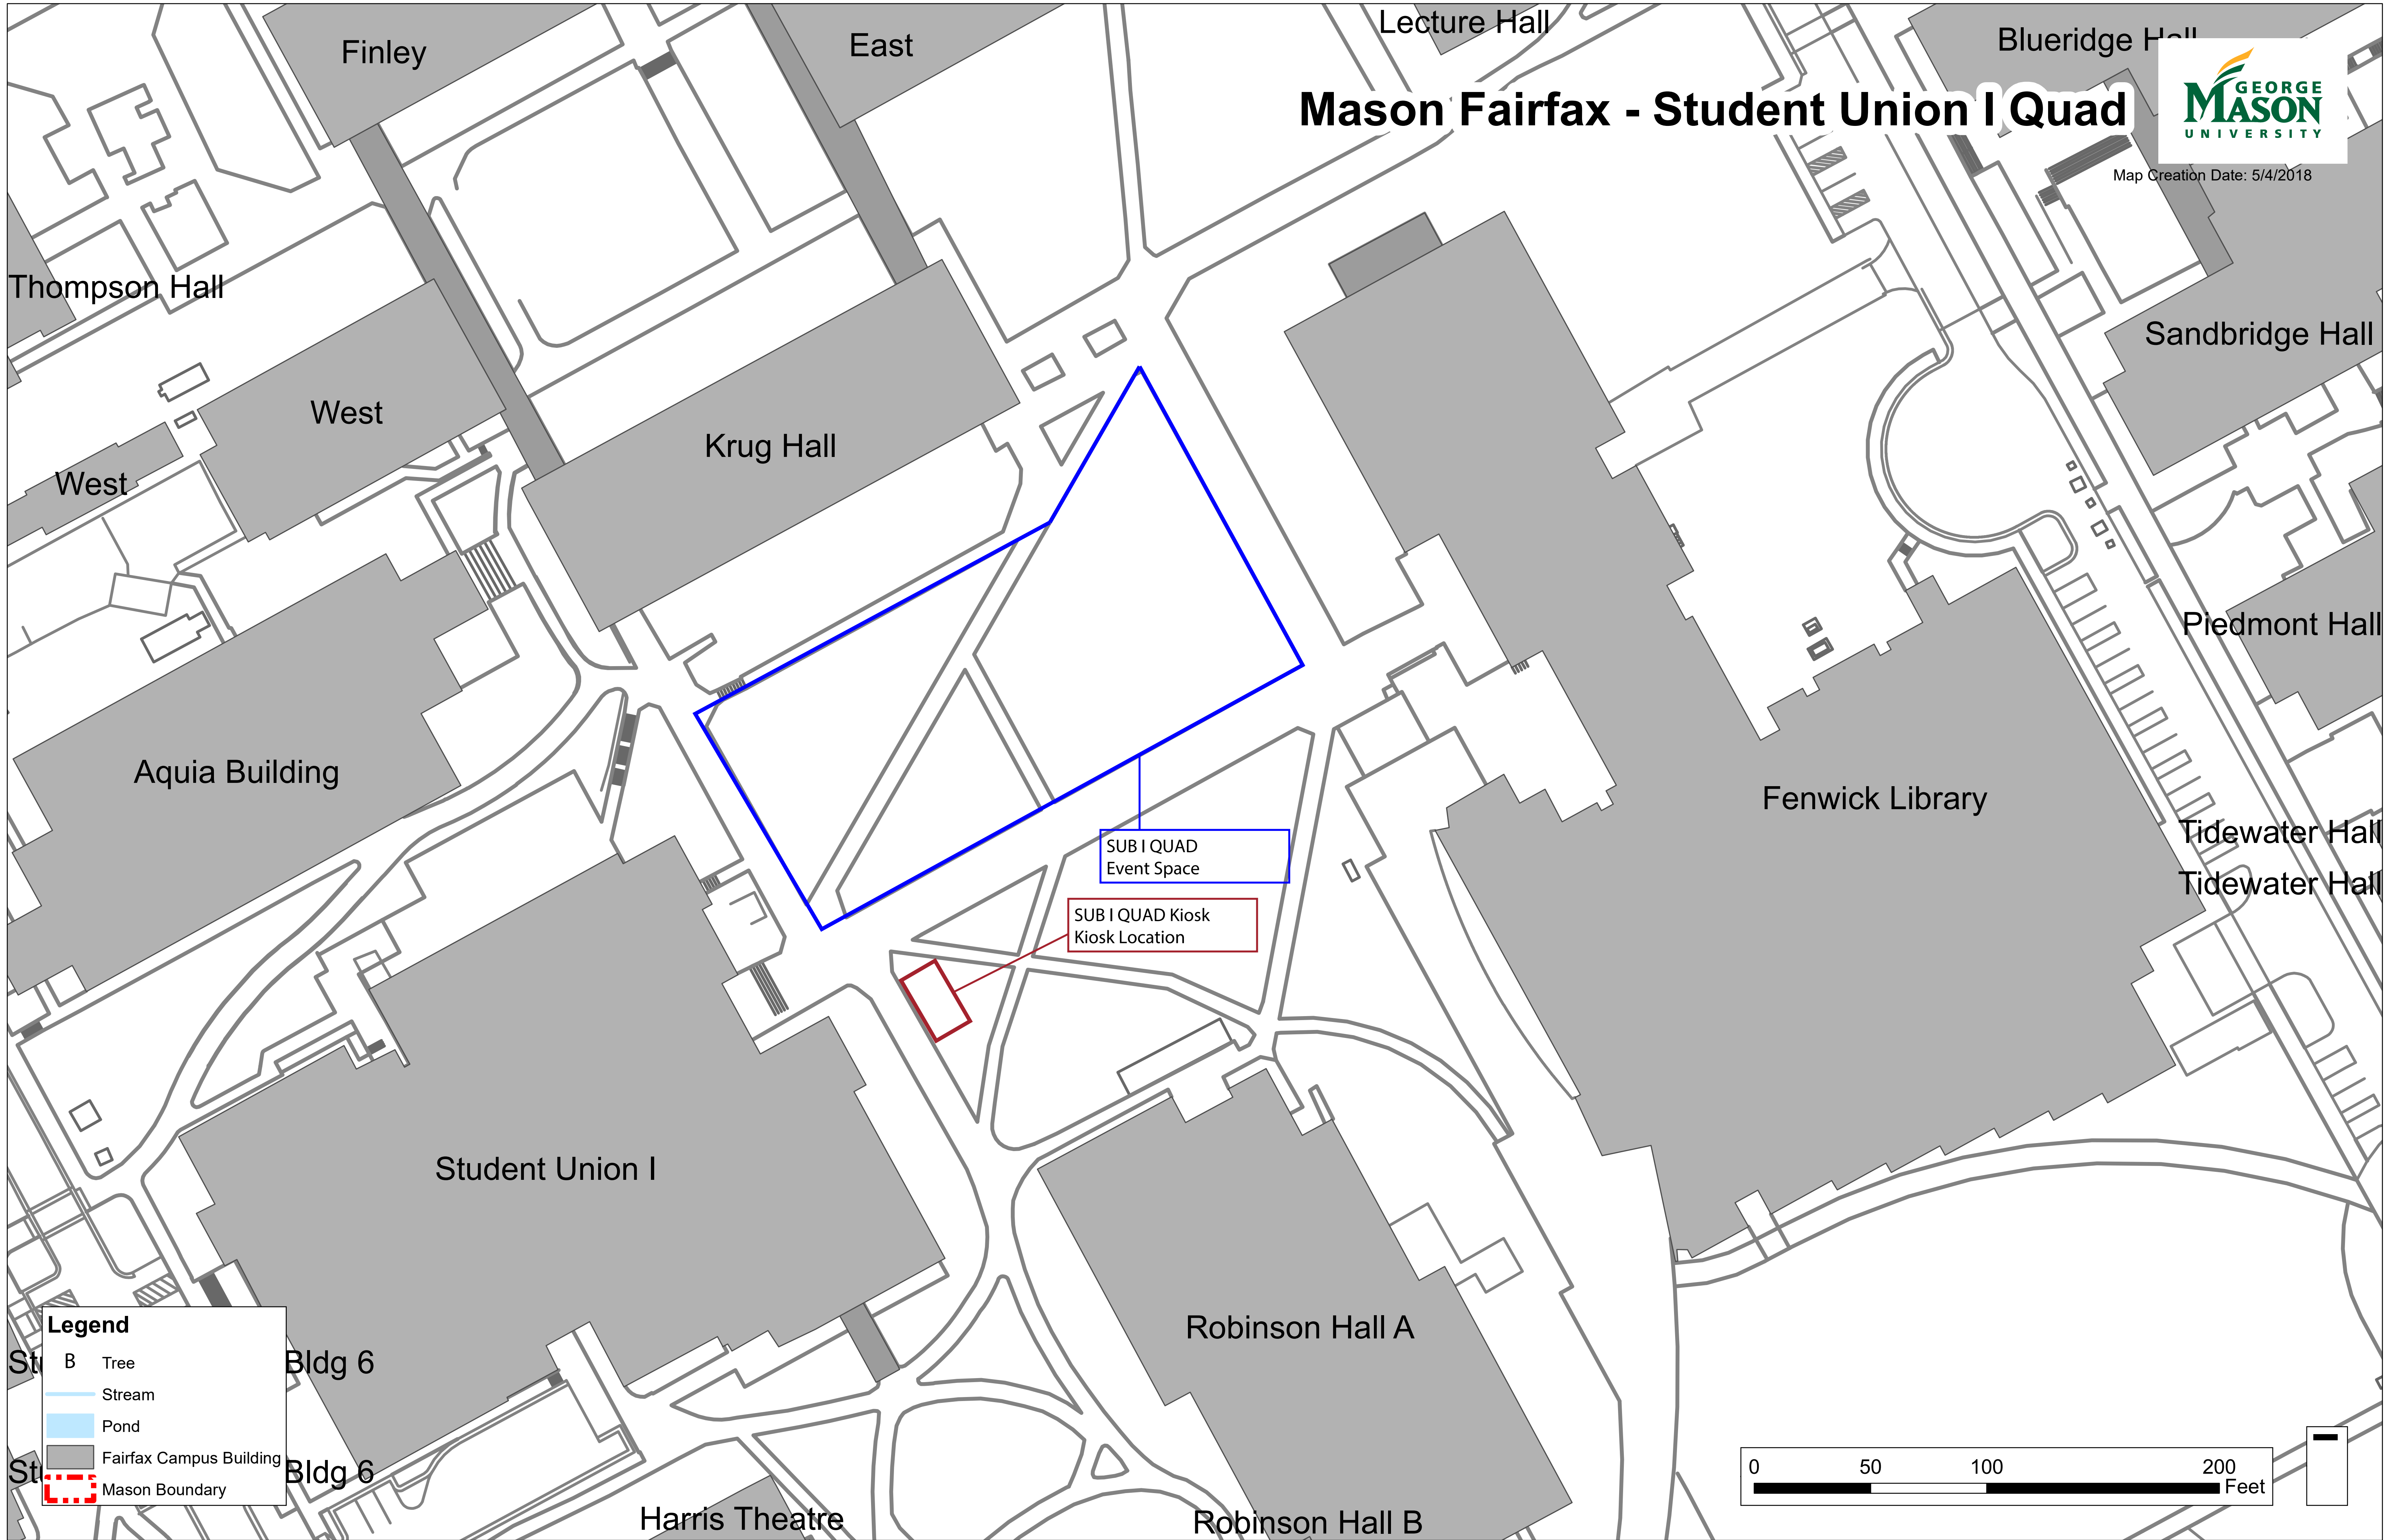

Mason Fairfax - Student Union I Quad

Map Creation Date: 5/4/2018

Legend

- Tree
- Stream
- Pond
- Fairfax Campus Building
- Mason Boundary