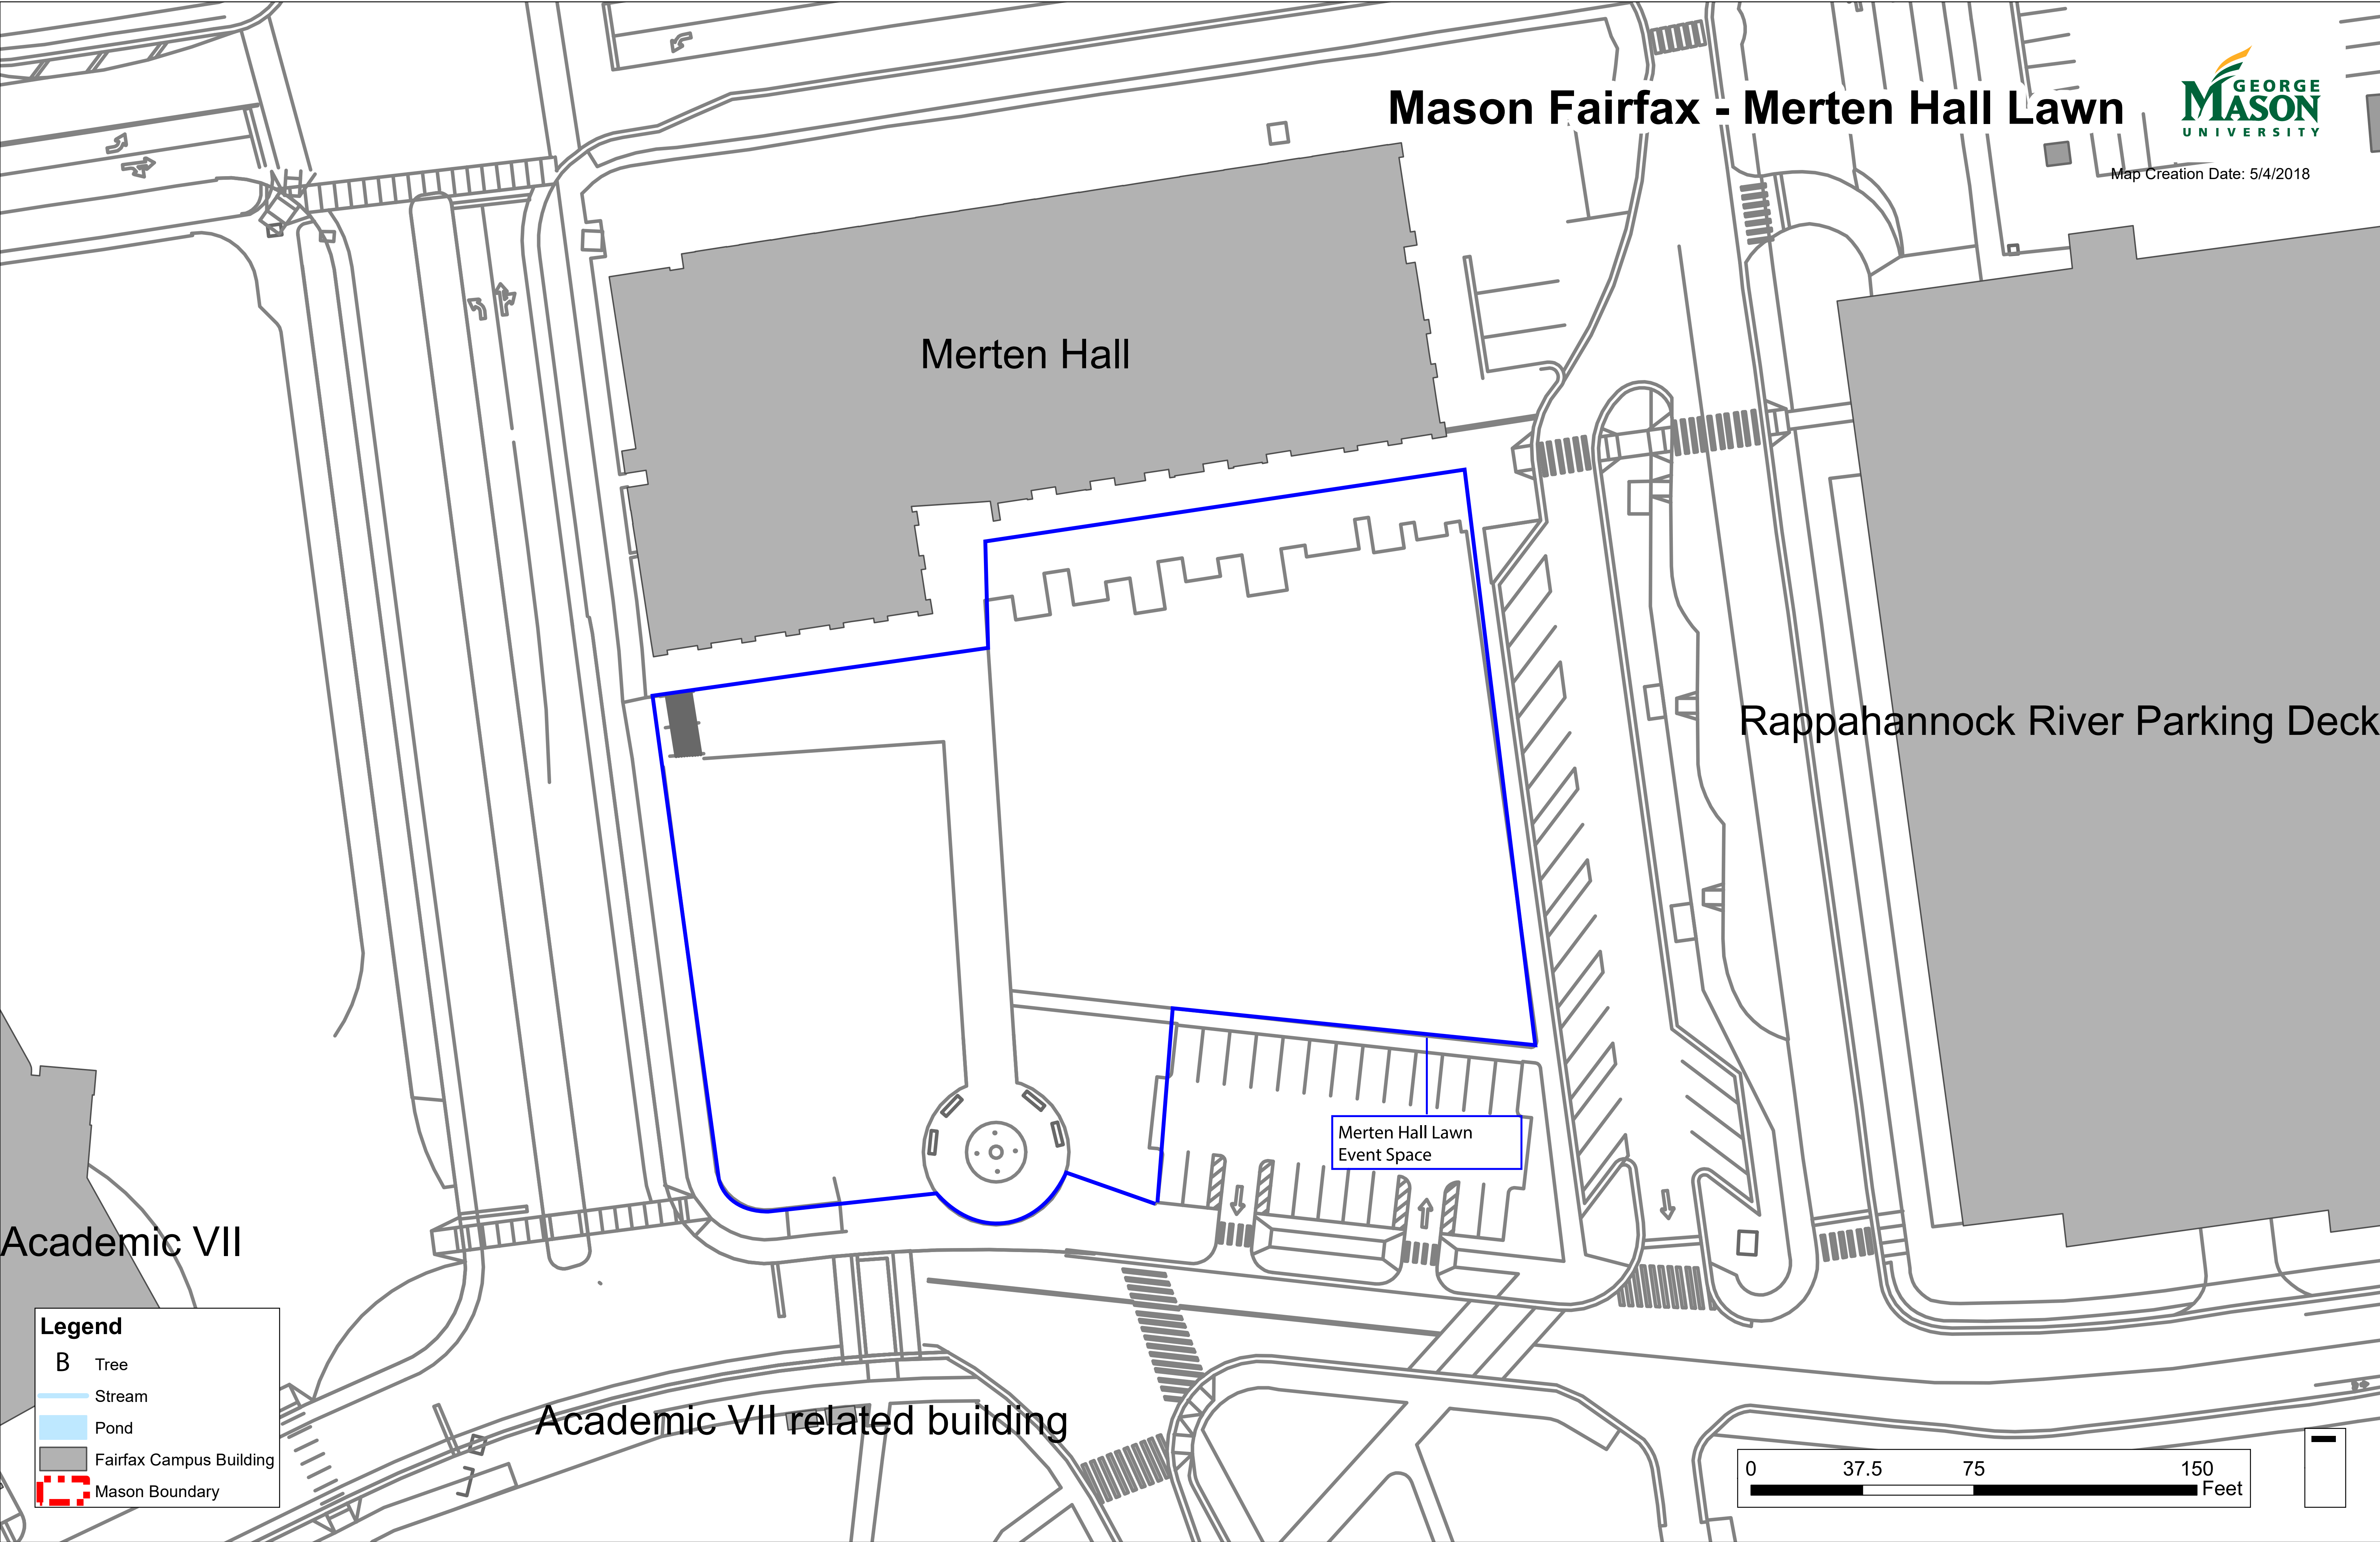

# Mason Fairfax - Merten Hall Lawn

Map Creation Date: 5/4/2018

Academic VII

Merten Hall

Rappahannock River Parking Deck

Merten Hall Lawn Event Space

Academic VII related building

**Legend**

- B Tree
- Stream
- Pond
- Fairfax Campus Building
- Mason Boundary