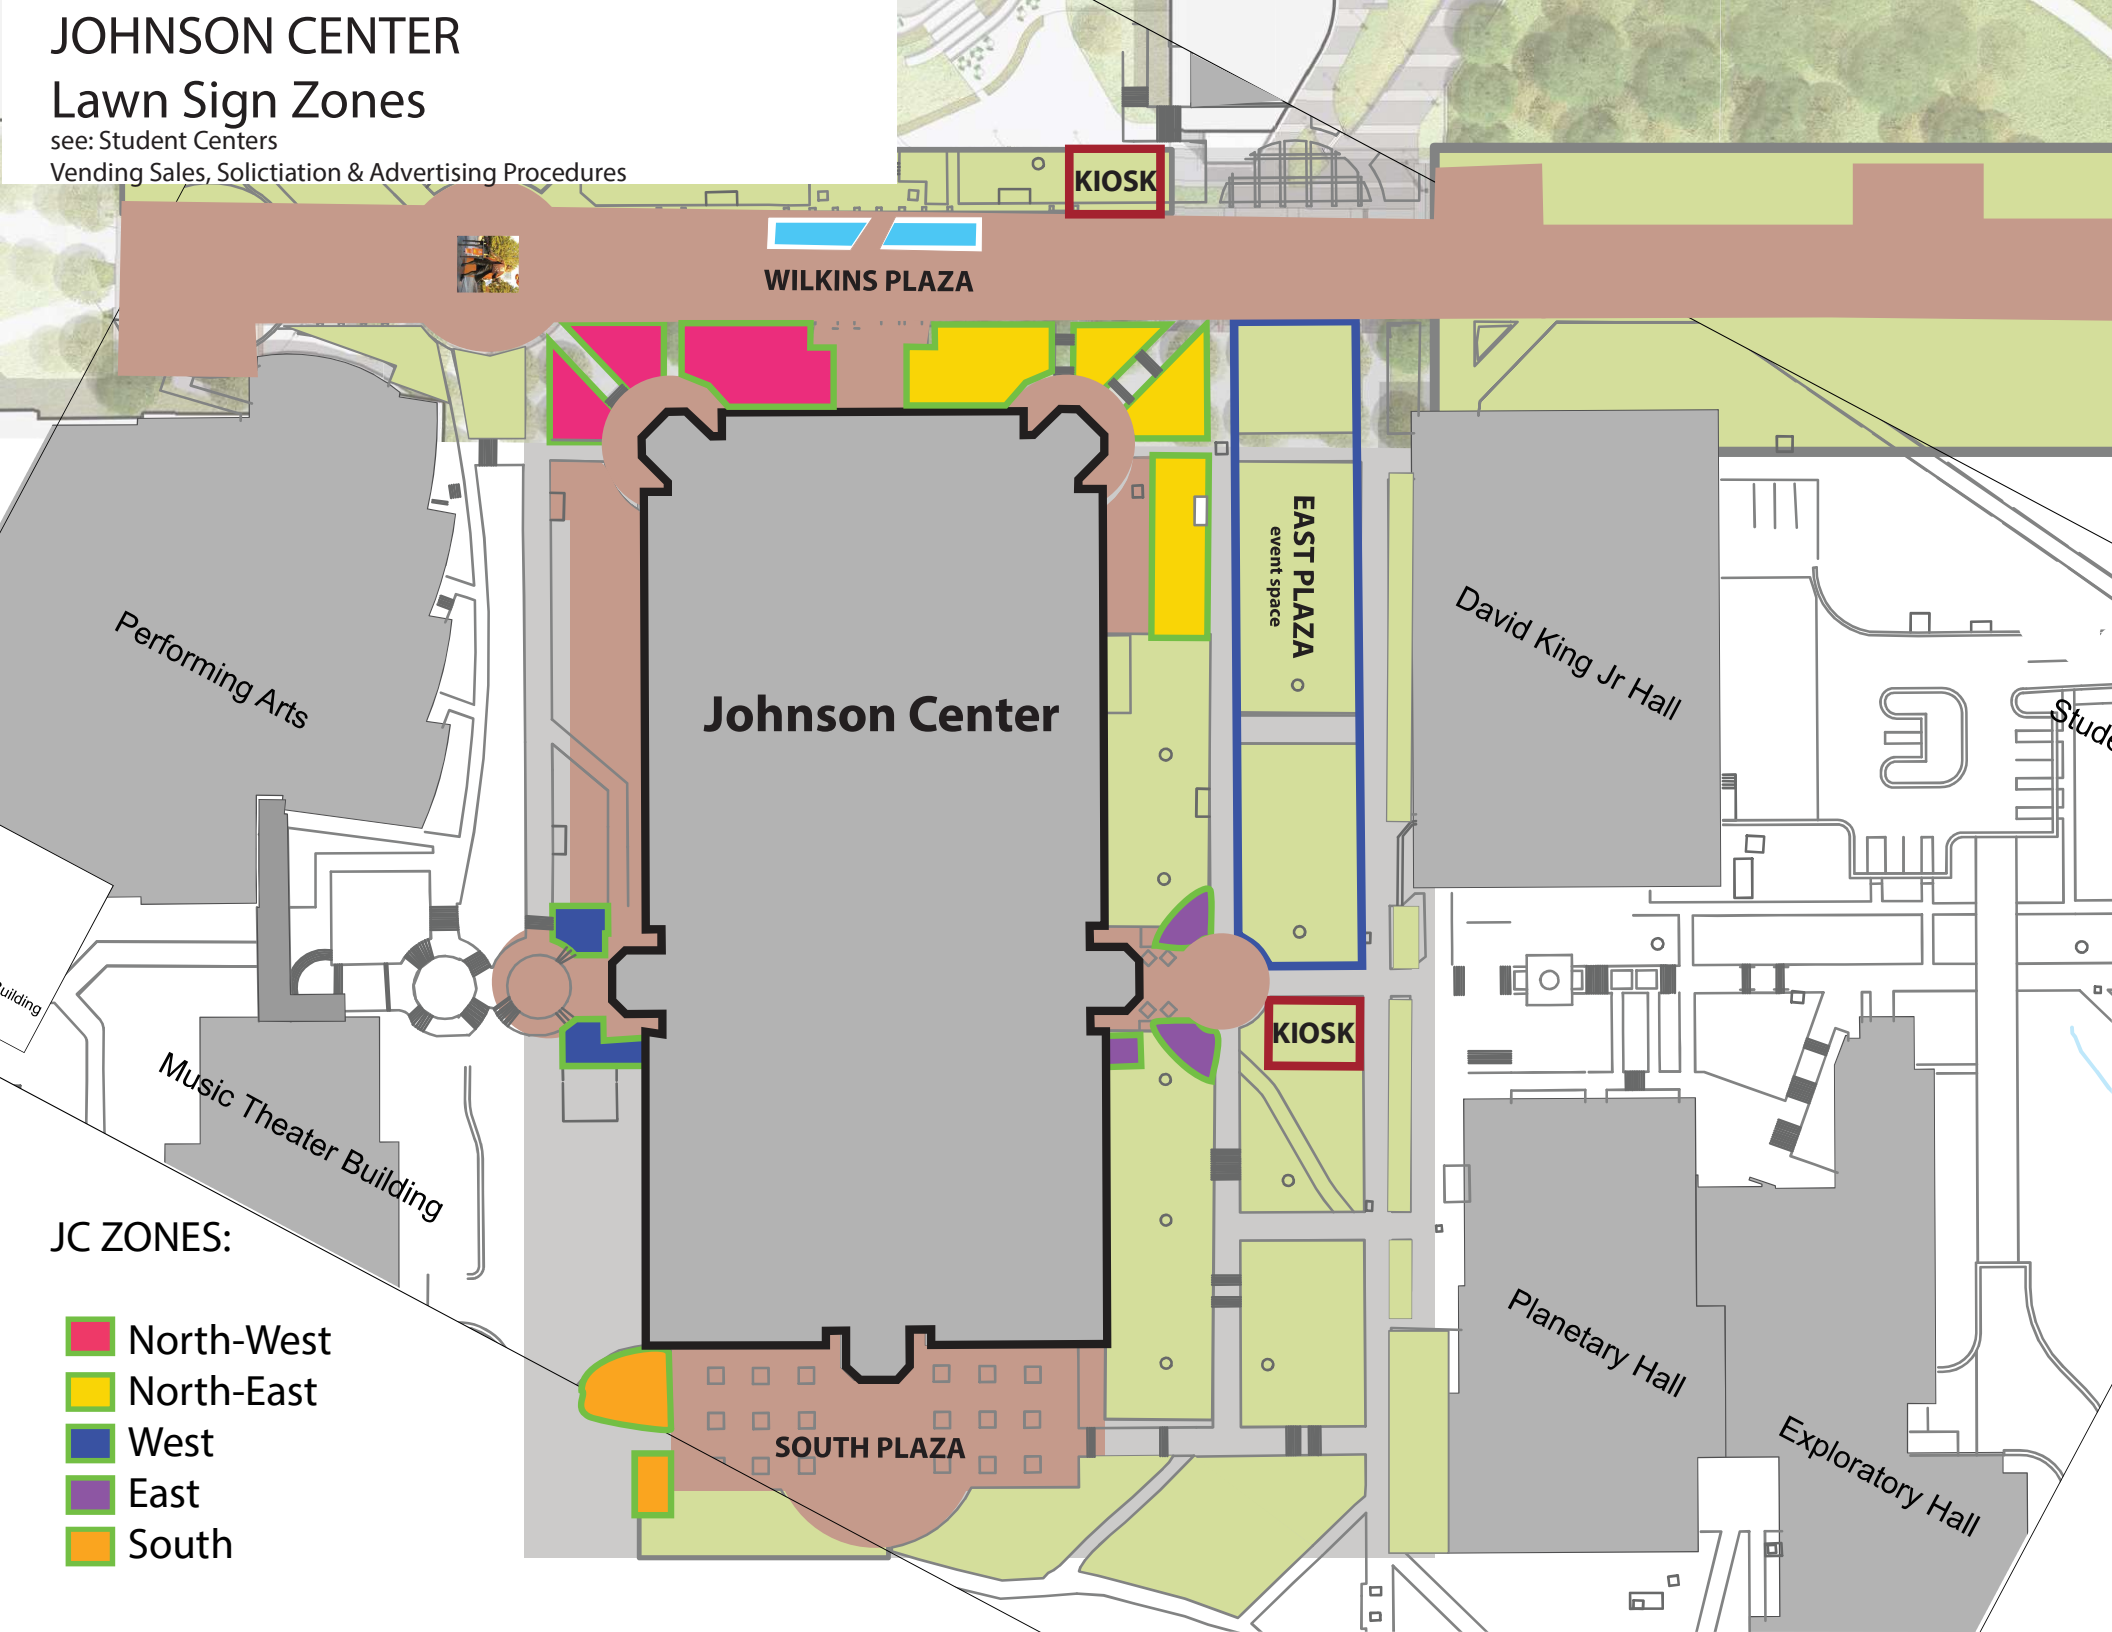

JOHNSON CENTER

Lawn Sign Zones

see: Student Centers

Vending Sales, Solicitation & Advertising Procedures

KIOSK

WILKINS PLAZA

EAST PLAZA
event space

David King Jr Hall

Johnson Center

Performing Arts

KIOSK

Music Theater Building

Planetary Hall

Exploratory Hall

SOUTH PLAZA

JC ZONES:

- North-West
- North-East
- West
- East
- South