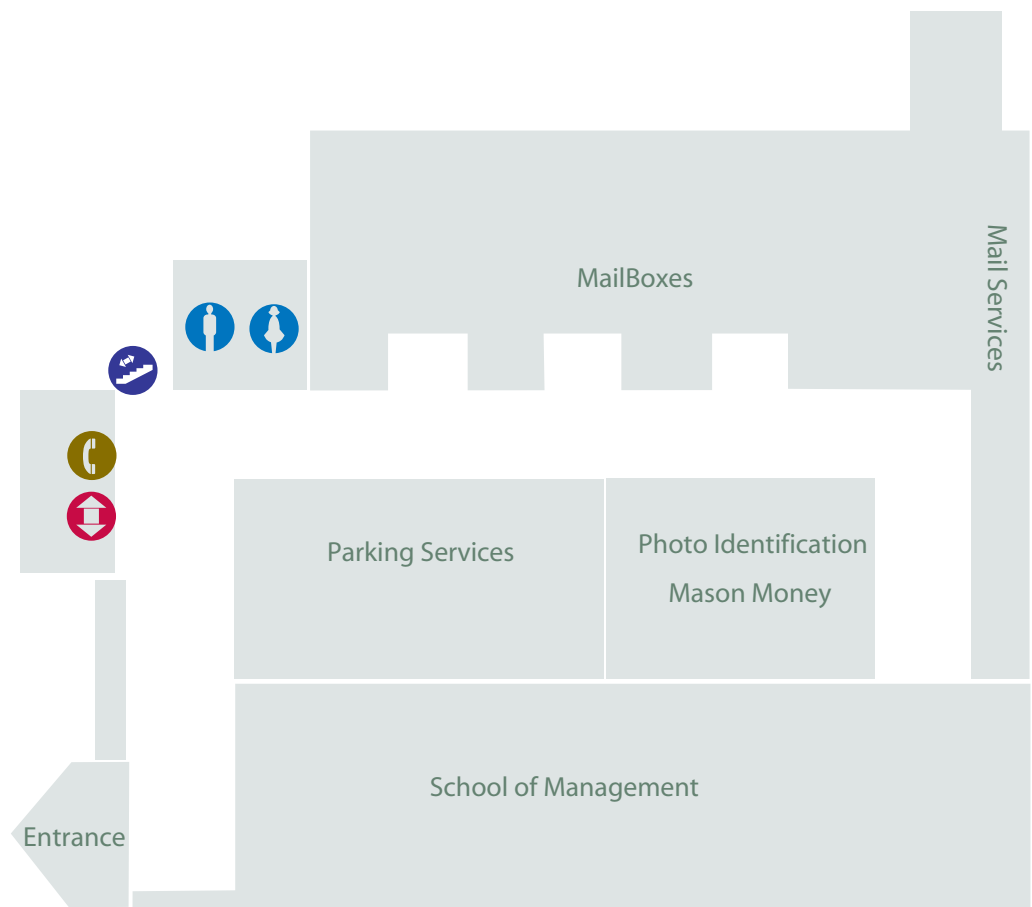

FIRST FLOOR

Mail Services
Mason Money
Photo Identification
Parking Services
School of Management

STUDENT UNION BUILDING II

- | | | | |
|--|--|--|--|
|  Accessible to Disabled |  Men's Restroom |  Security |  Dinning Services |
|  Automatic Teller Machine |  Public Lockers |  Stairway |  Information |
|  Elevator |  Public Phones |  Women's Restroom | |