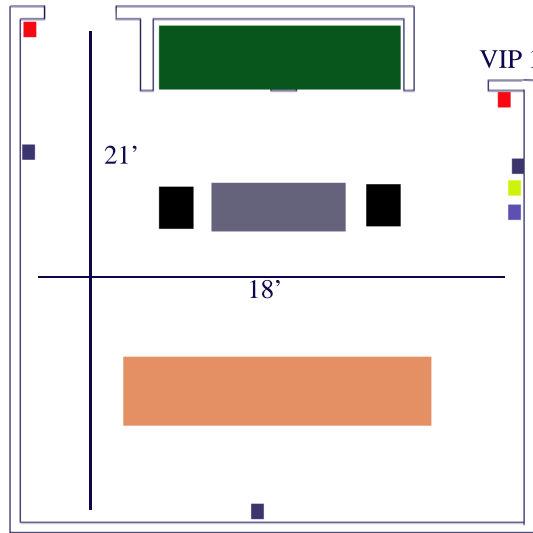

VIP 2

VIP 3

VIP 1

- Outlet
- Fire Place
- Light Dimmer
- Light Switch
- Data Jack
- Conference Table & Seating
- Occasional Table
- Leather Armchair

Student Union Building II

VIP's 1,2, & 3

VIP 1 380 Square Feet

VIP 2 380 Square Feet

VIP 3 368 Square Feet