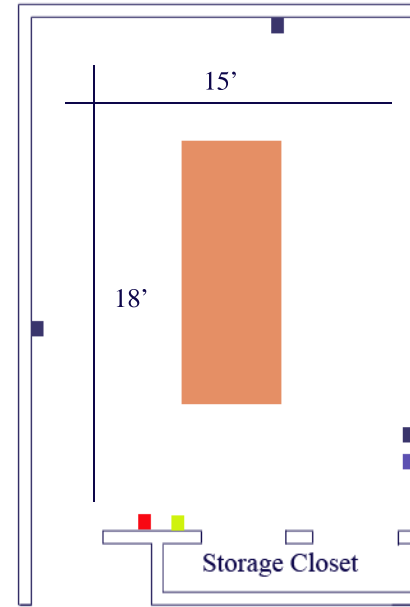

VIP 2

VIP 3

VIP 1

- Outlet
- Fire Place
- Light Dimmer
- Light Switch
- Data Jack
- Conference Table & Seating
- Occasional Table
- Leather Armchair

Student Union Building II

VIP's 1,2, & 3

VIP 1 380 Square Feet

VIP 2 380 Square Feet

VIP 3 368 Square Feet